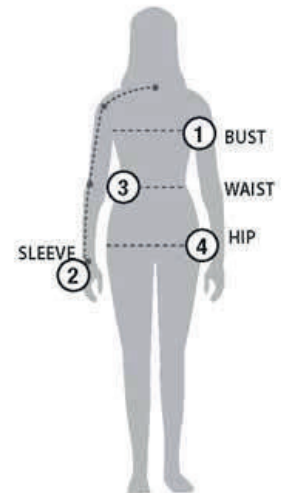

STORMTECH SIZING CHART

BASED ON YOUR BODY MEASUREMENTS

MEN'S SIZING

To select the best size for you, please follow these simple steps:

- ① **Most important measurement:**
Take your Chest/Bust measurement from just under your arm at the fullest part of the chest
- ② Take your Sleeve length from the back base of the neck across the shoulder and around the elbow to your wrist
- ③ Take your Waist measurement at the narrowest point around your natural waistline.
- ④ Take your Hip measurement at the fullest part of your body below the waist

When measurements fall between two sizes:
The size selection should be based on fit preference: Select lower size for a closer to body fit or the larger size for a more relaxed fit. When in doubt, we strongly recommend ordering a size sample.

WOMEN'S SIZING

KSB-1 | MEN'S ORBITER SOFTSHELL

MEN'S SIZING CHART – YOUR BODY MEASUREMENTS

SIZE	XS	S	M	L	XL	2XL	3XL	4XL	5XL
Chest ①	N/A	35"-38" [89-96.5cm]	38"-41" [96.5-104cm]	41"-44" [104-112cm]	44"-47" [112-119cm]	47"-50" [119-127cm]	50"-53" [127-134.5cm]	53"-56" [134.5-142cm]	56"-59" [142-150cm]
Sleeve Length ②	N/A	33"-34" [84-86.5cm]	34"-35" [86.5-89cm]	35"-36" [89-91.5cm]	36"-37" [91.5-94cm]	37"-38" [94-96.5cm]	38"-38.5" [96.5-97.75cm]	38.5"-39" [97.75cm-99cm]	39"-39.5" [99-100.25cm]
Waist ③	N/A	29"-32" [73.5-81cm]	32"-35" [81-89cm]	35"-38" [89-96.5cm]	38"-41" [96.5-104cm]	41"-44" [104-112cm]	44"-47" [112-119cm]	47"-50" [119-127cm]	50"-53" [127-134.5cm]
Hip ④	N/A	34"-37" [86-94cm]	37"-40" [94-101.5cm]	40"-43" [101.5-109cm]	43"-46" [109-117cm]	46"-49" [117-124.5cm]	49"-52" [124.5-132cm]	52"-55" [132-140cm]	55"-58" [140-147cm]