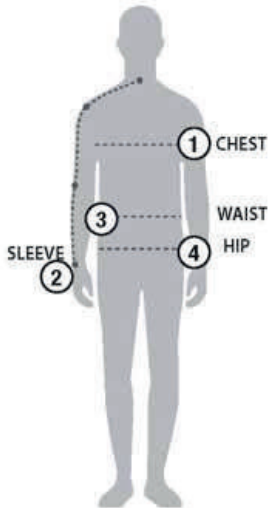

STORMTECH SIZING CHART

BASED ON YOUR BODY MEASUREMENTS

MEN'S SIZING

To select the best size for you, please follow these simple steps:

- ① **Most important measurement:**
Take your Chest/Bust measurement from just under your arm at the fullest part of the chest
- ② Take your Sleeve length from the back base of the neck across the shoulder and around the elbow to your wrist
- ③ Take your Waist measurement at the narrowest point around your natural waistline.
- ④ Take your Hip measurement at the fullest part of your body below the waist

When measurements fall between two sizes:
The size selection should be based on fit preference: Select lower size for a closer to body fit or the larger size for a more relaxed fit. When in doubt, we strongly recommend ordering a size sample.

WOMEN'S SIZING

KSB-1 | MEN'S ORBITER SOFTSHELL

MEN'S SIZING CHART – YOUR BODY MEASUREMENTS

SIZE	XS	S	M	L	XL	2XL	3XL	4XL	5XL
Chest ①	N/A	35"-38" [89-96.5cm]	38"-41" [96.5-104cm]	41"-44" [104-112cm]	44"-47" [112-119cm]	47"-50" [119-127cm]	50"-53" [127-134.5cm]	53"-56" [134.5-142cm]	56"-59" [142-150cm]
Sleeve Length ②	N/A	33"-34" [84-86.5cm]	34"-35" [86.5-89cm]	35"-36" [89-91.5cm]	36"-37" [91.5-94cm]	37"-38" [94-96.5cm]	38"-38.5" [96.5-97.75cm]	38.5"-39" [97.75cm-99cm]	39"-39.5" [99-100.25cm]
Waist ③	N/A	29"-32" [73.5-81cm]	32"-35" [81-89cm]	35"-38" [89-96.5cm]	38"-41" [96.5-104cm]	41"-44" [104-112cm]	44"-47" [112-119cm]	47"-50" [119-127cm]	50"-53" [127-134.5cm]
Hip ④	N/A	34"-37" [86-94cm]	37"-40" [94-101.5cm]	40"-43" [101.5-109cm]	43"-46" [109-117cm]	46"-49" [117-124.5cm]	49"-52" [124.5-132cm]	52"-55" [132-140cm]	55"-58" [140-147cm]